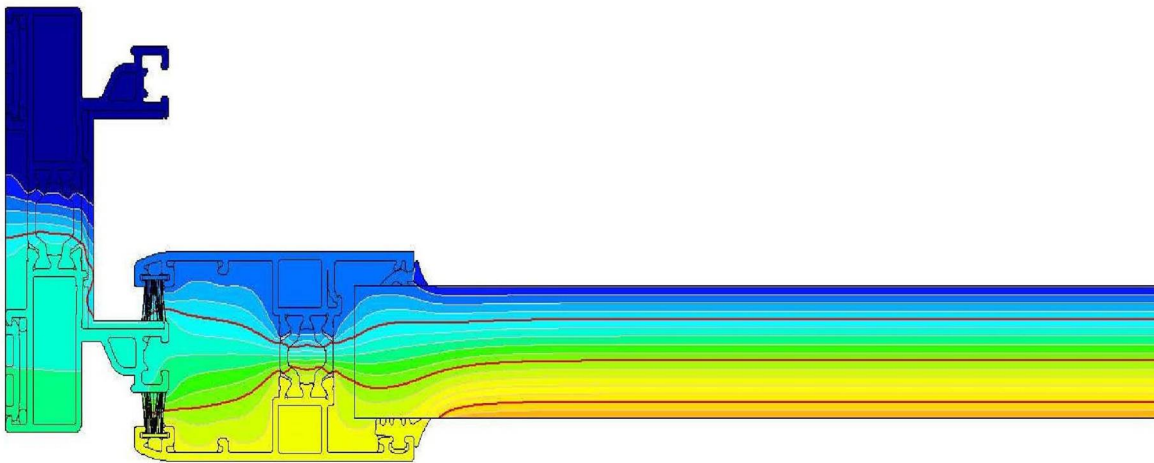

EN ISO 1077-2

HTS77 - THERMAL BREK SLIDING SYSTEM

TECHNOFORM BAUTEC

Thermal performance

■ TS77 SLIDING SYSTEM - Lateral Section

POWERED BY

[°C]

$$U_f = 4,65 \text{ W/m}^2\text{K}$$